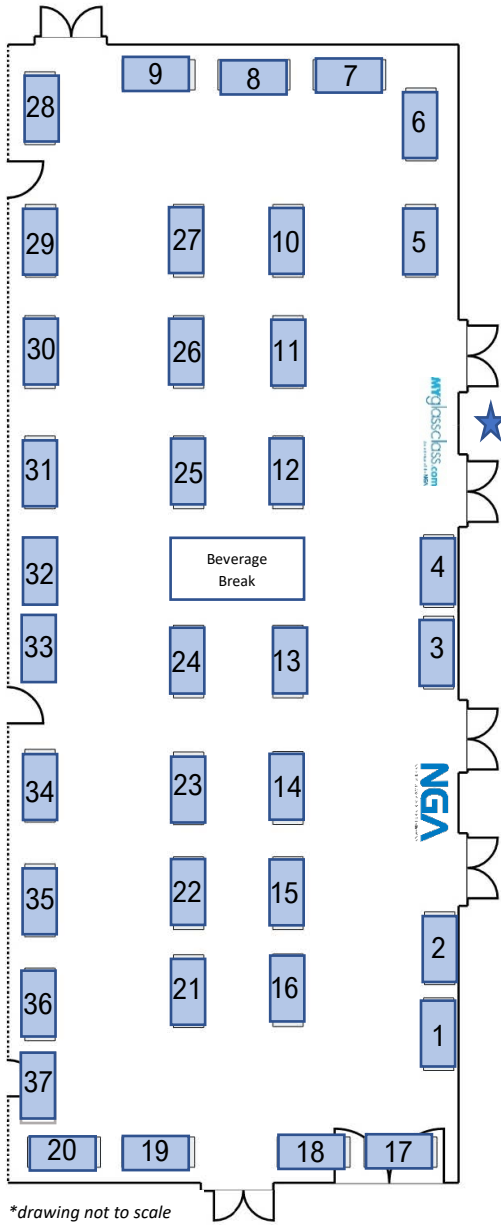

TABLETOP DISPLAY

**REGISTRATION
FOYER**

1. Pulp Studios	14. Erdman Automation Corp	27. Eastman Chemical Co.
2. Quanex Building Products	15. Vicone High Performance Rubber	28. Glass + Metal Craft
3. Mapes Architectural Panels	16. Consolidated Glass Holdings	29. Spectrum Metal Finishing
4. Guardian Glass	17. AGC Glass Company	30. 3M
5. TBP Converting	18. Technoform	31. Hydro
6. Dip-Tech, a Ferro Co.	19. Glass Coatings & Concepts	32. AkzoNobel
7. Protectapeel/SPH Global	20. Azon	33. Glasswerks LA
8. Sika Corp	21. Kawneer Company	34. Sparklike
9. sedak	22. General Glass International (GGI)	35. Ensinger North America
10. Salem Distributing	23. Bohle America	36. CR Laurence
11. Prelco	24. SAF Aluminum	37. GE Silicones
12. Kuraray America	25. Standard Bent Glass (SBG)	
13. NACC	26. EDTM, Inc.	

*drawing not to scale