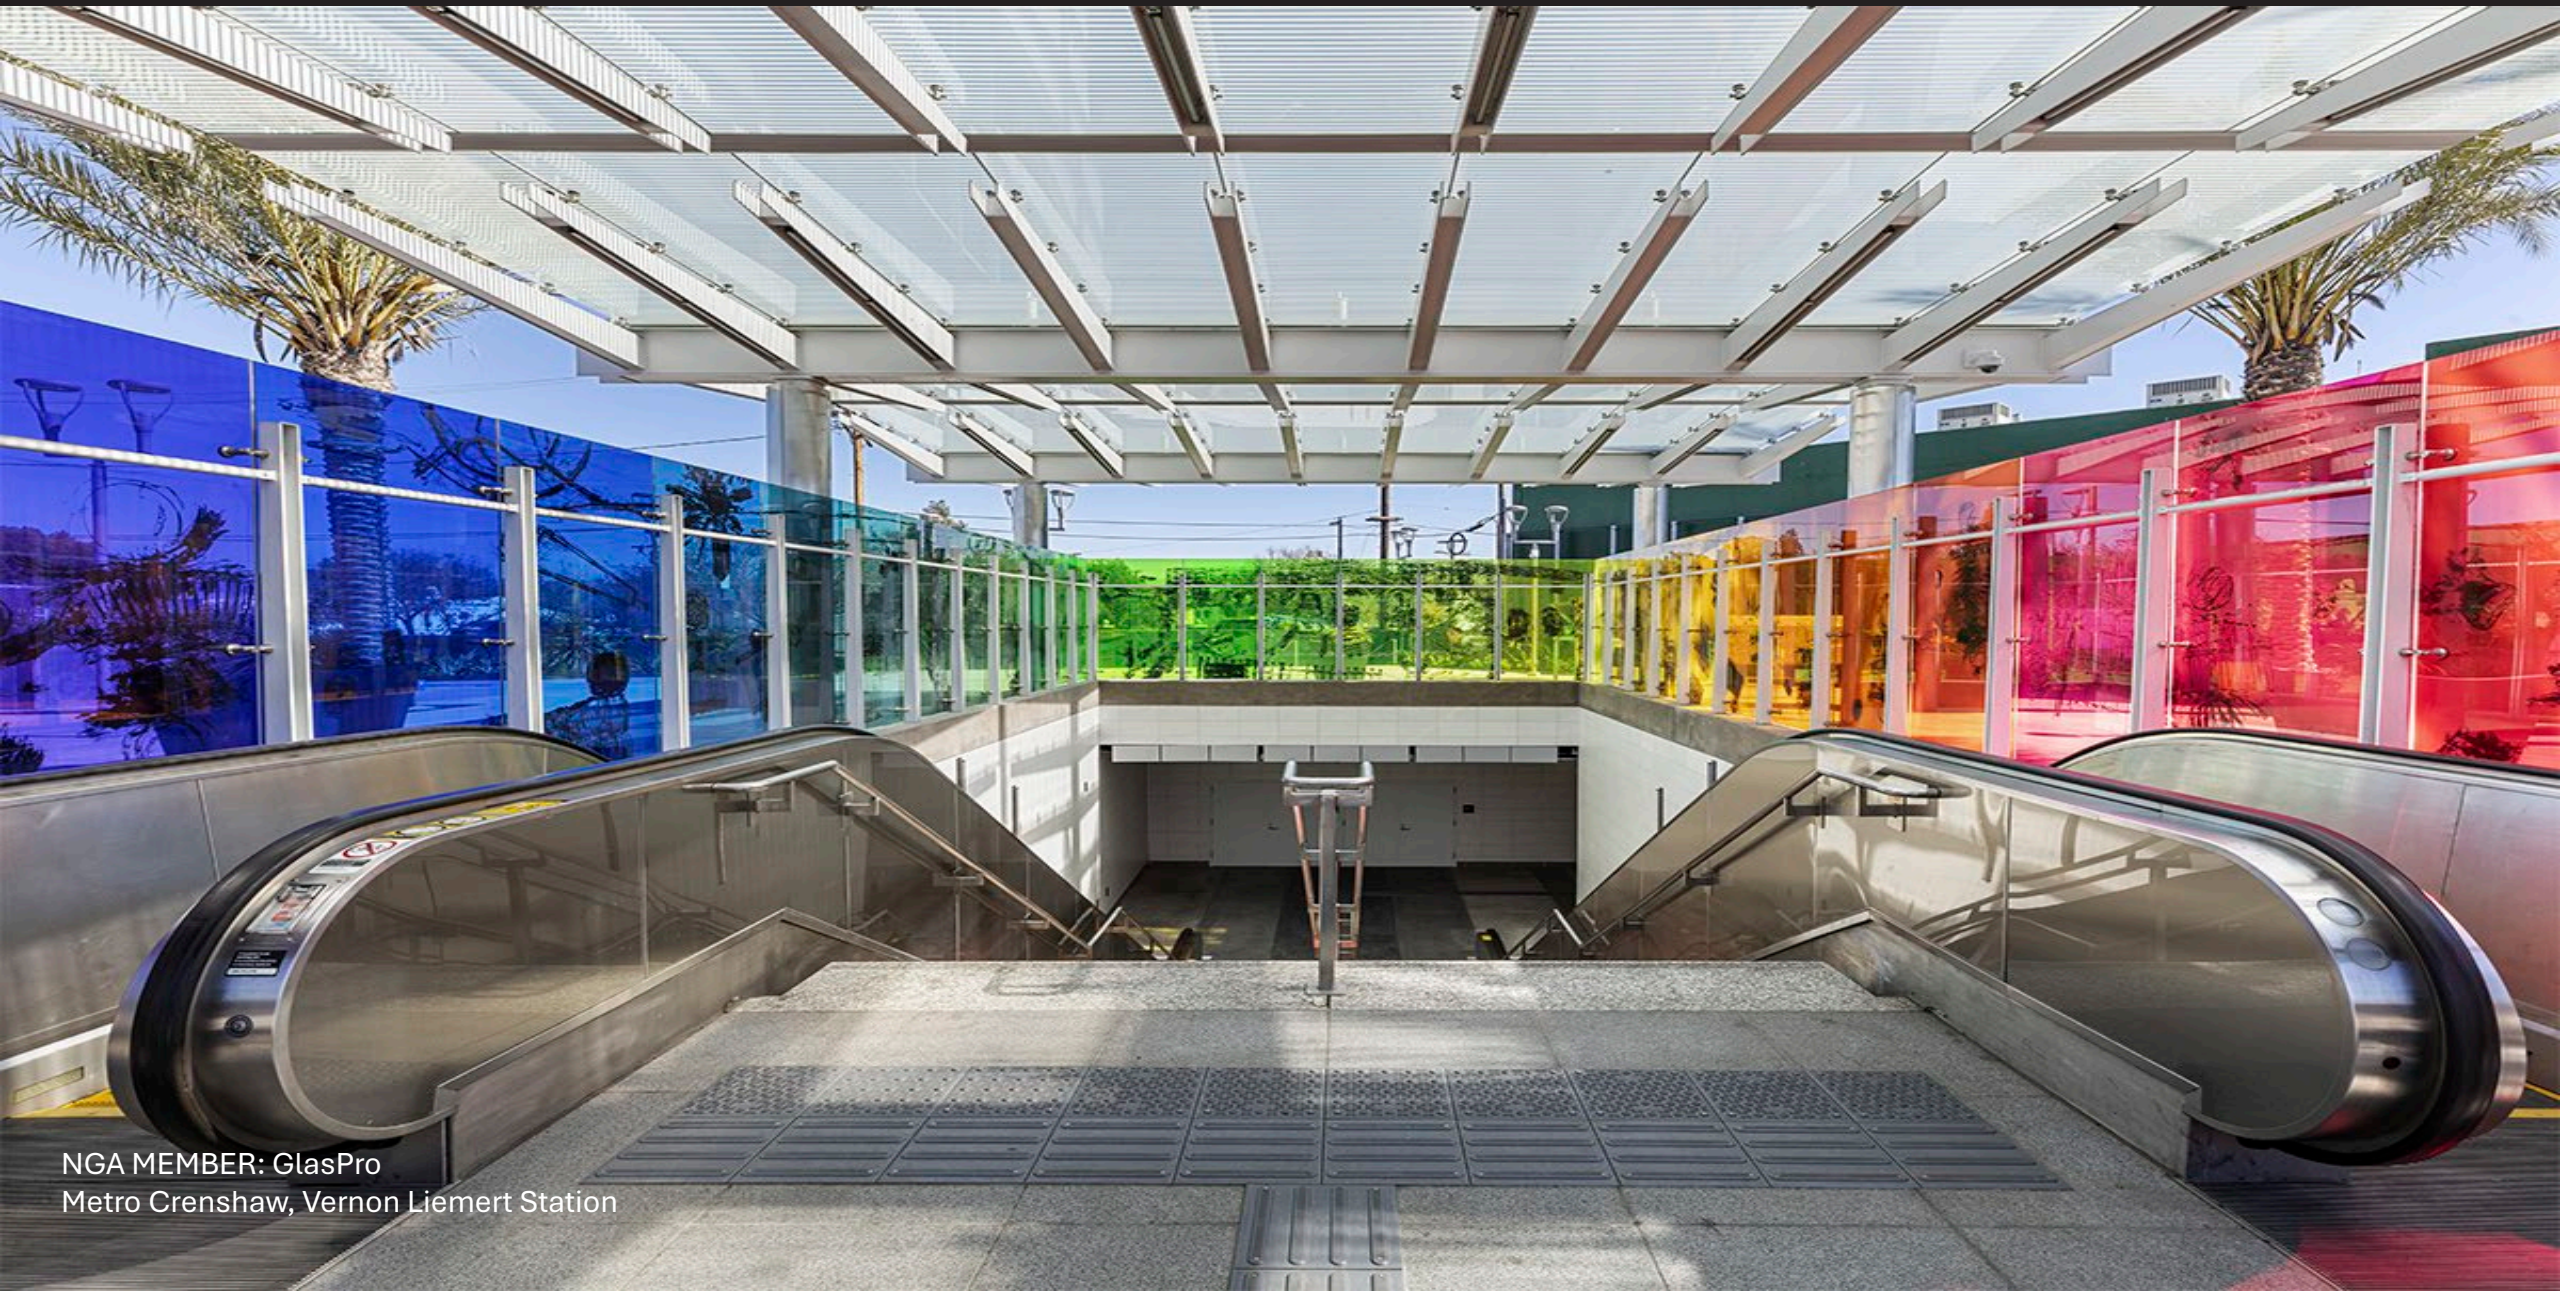

NGA MEMBER: GlasPro
Metro Crenshaw, Vernon Liemert Station

Birch Forest
KLID (Kris Lin International Design)
Photo by KLID (Kris Lin International Design)

The Shanghai Library East
Schmidt Hammer Lassen
Photo by Raw Vision