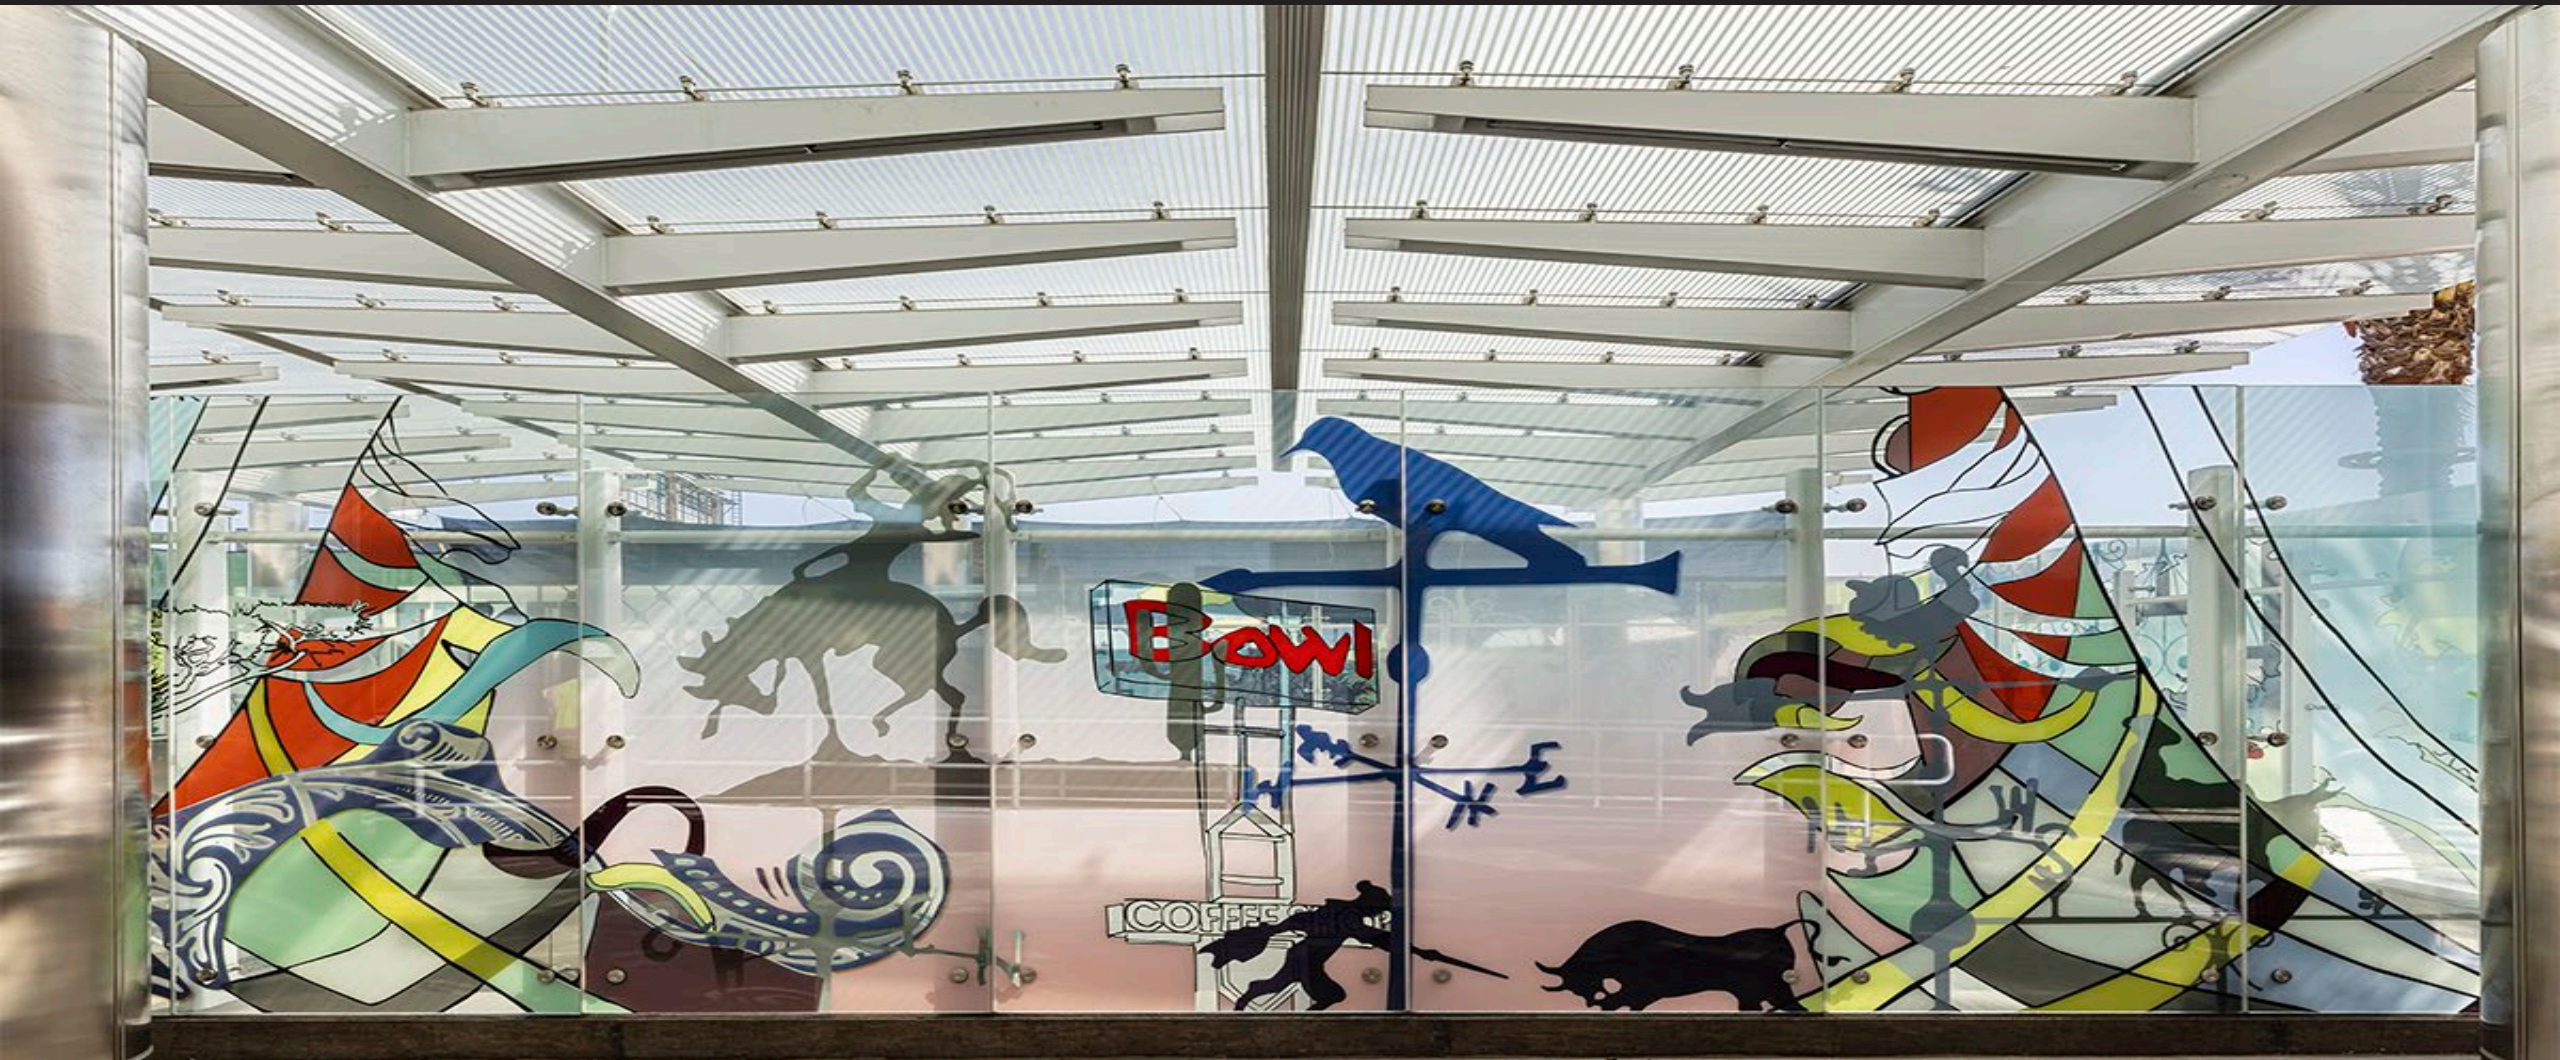

LG Corporation Headquarters
Skidmore, Owings & Merrill (SOM)
and Junglim Architecture Co., Ltd.
Photo by Namsun Lee

W
4/F

NGA MEMBER: SIGHTLINE COMMERCIAL SOLUTIONS
Target Center, Minneapolis

Norman Regional Healthplex Renovation
and Expansion
HGA
Photo by Corey Gaffer Photography LLC

NGA MEMBER: GlasPro
Metro Crenshaw, Vernon Liemert Station

Birch Forest
KLID (Kris Lin International Design)
Photo by KLID (Kris Lin International Design)

The Shanghai Library East
Schmidt Hammer Lassen
Photo by Raw Vision