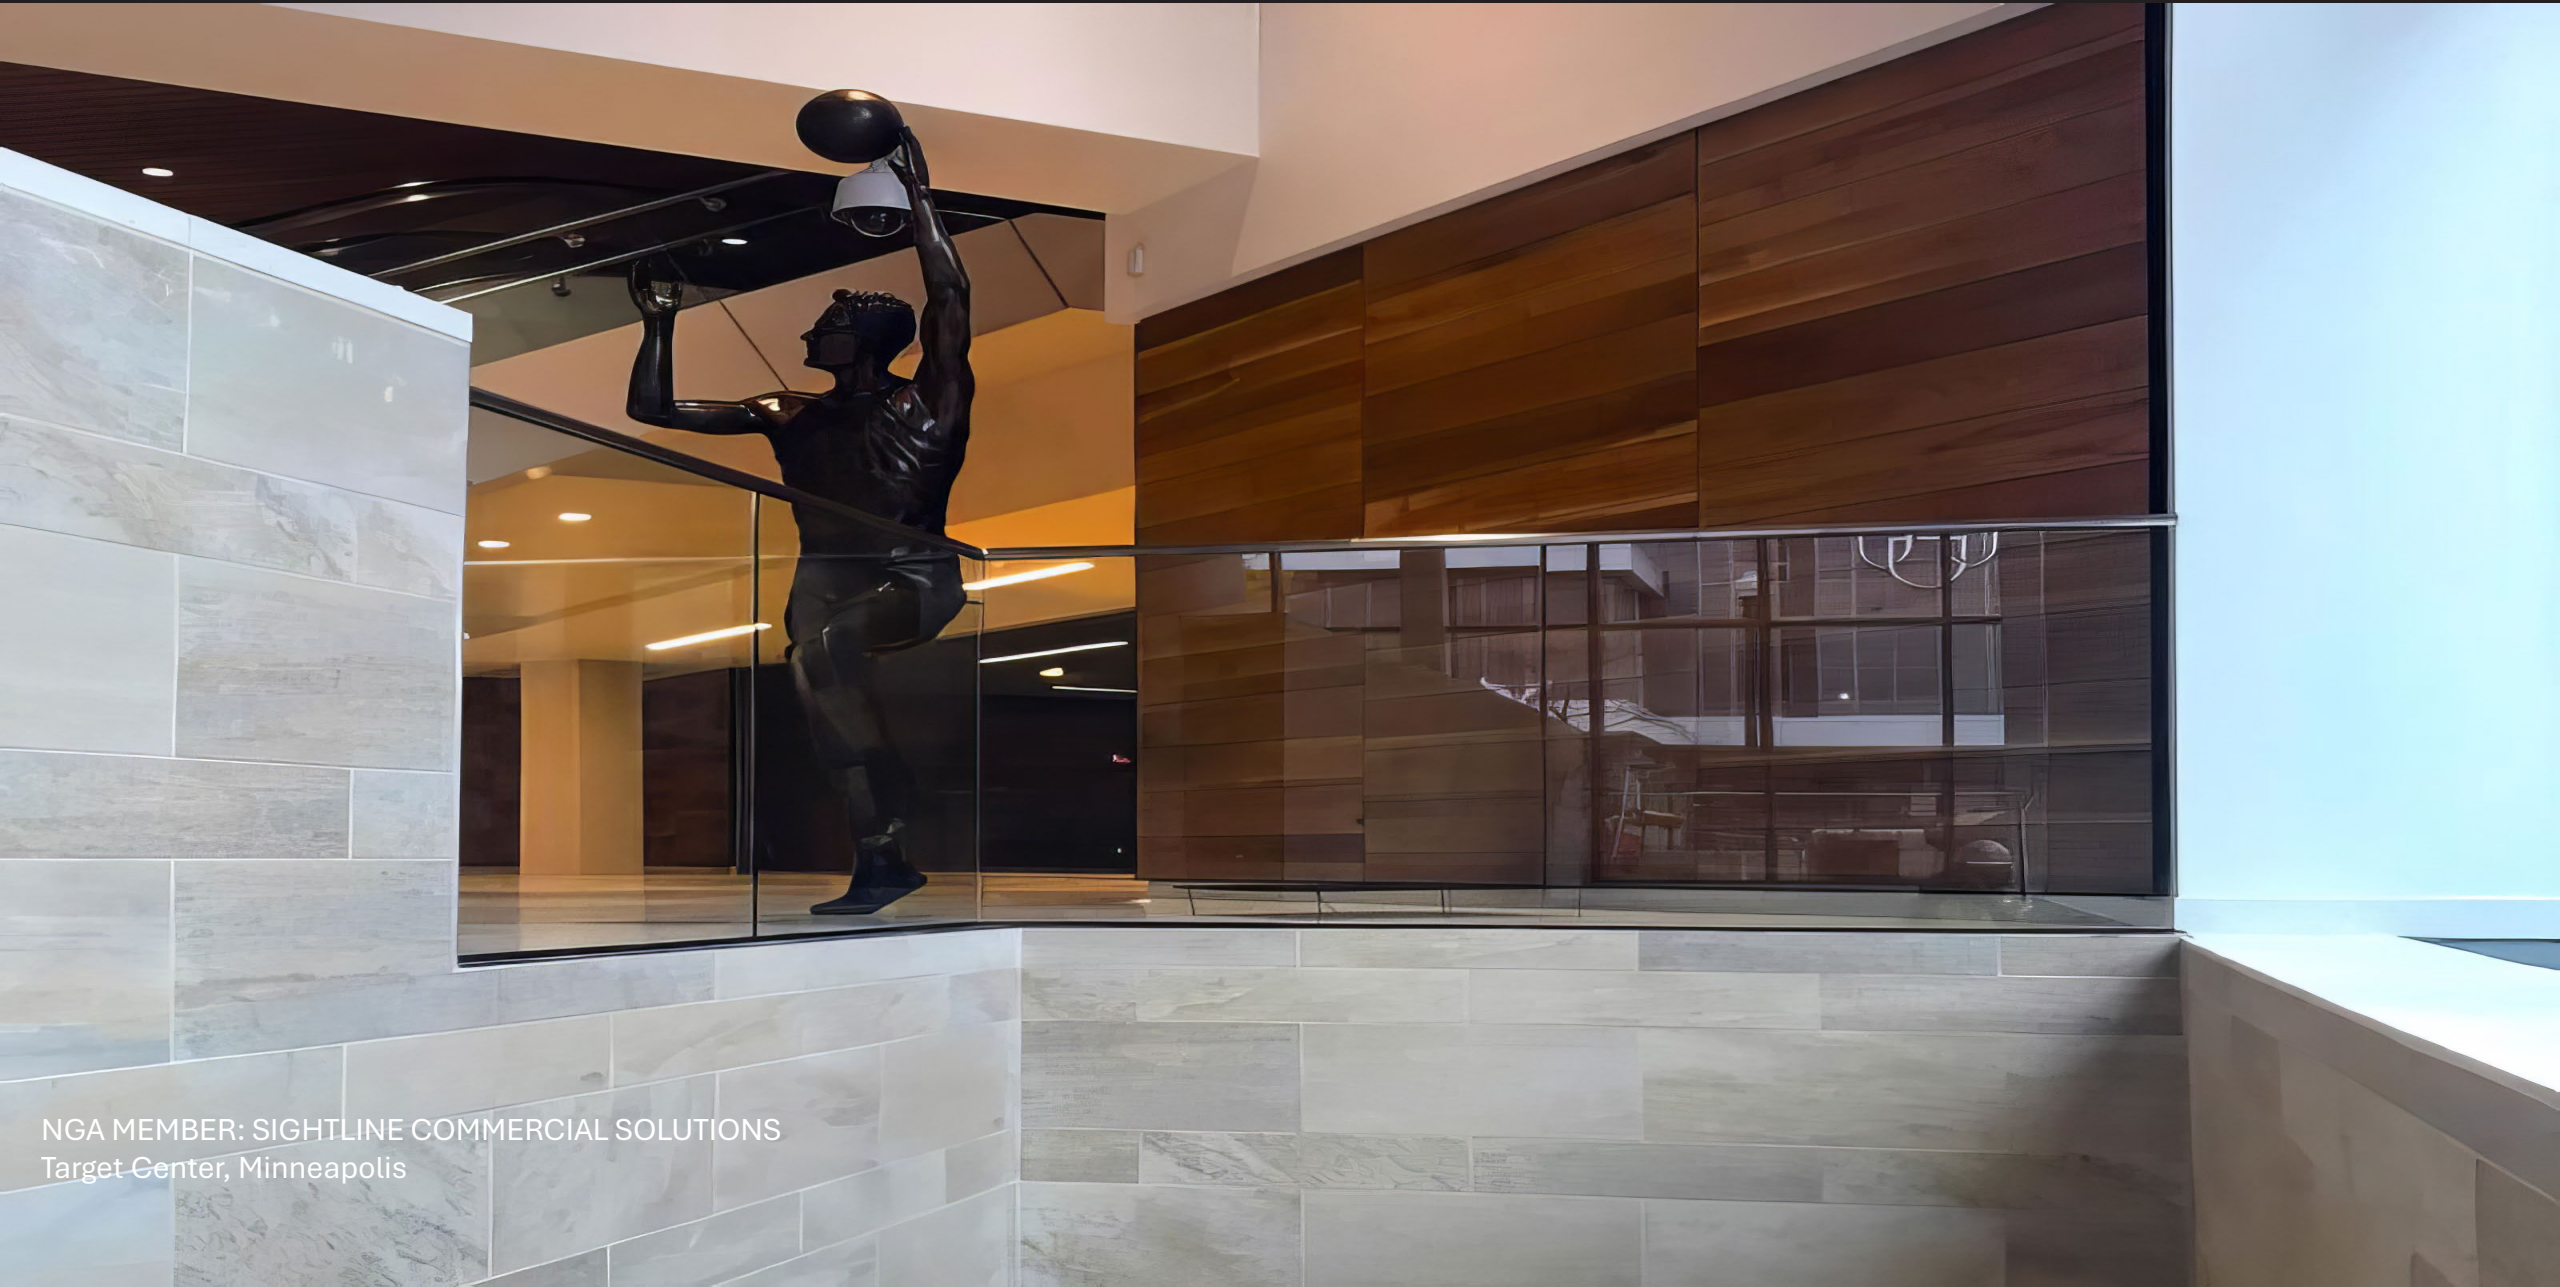

NGA MEMBER: SKYLINE
Eatonworkspace-PDR-Archiglas-HighVolume

Snow Park
KLID (Kris Lin International Design)
Photo by KLID (Kris Lin International Design)

NGA MEMBER: SIGHTLINE COMMERCIAL SOLUTIONS
Target Center, Minneapolis