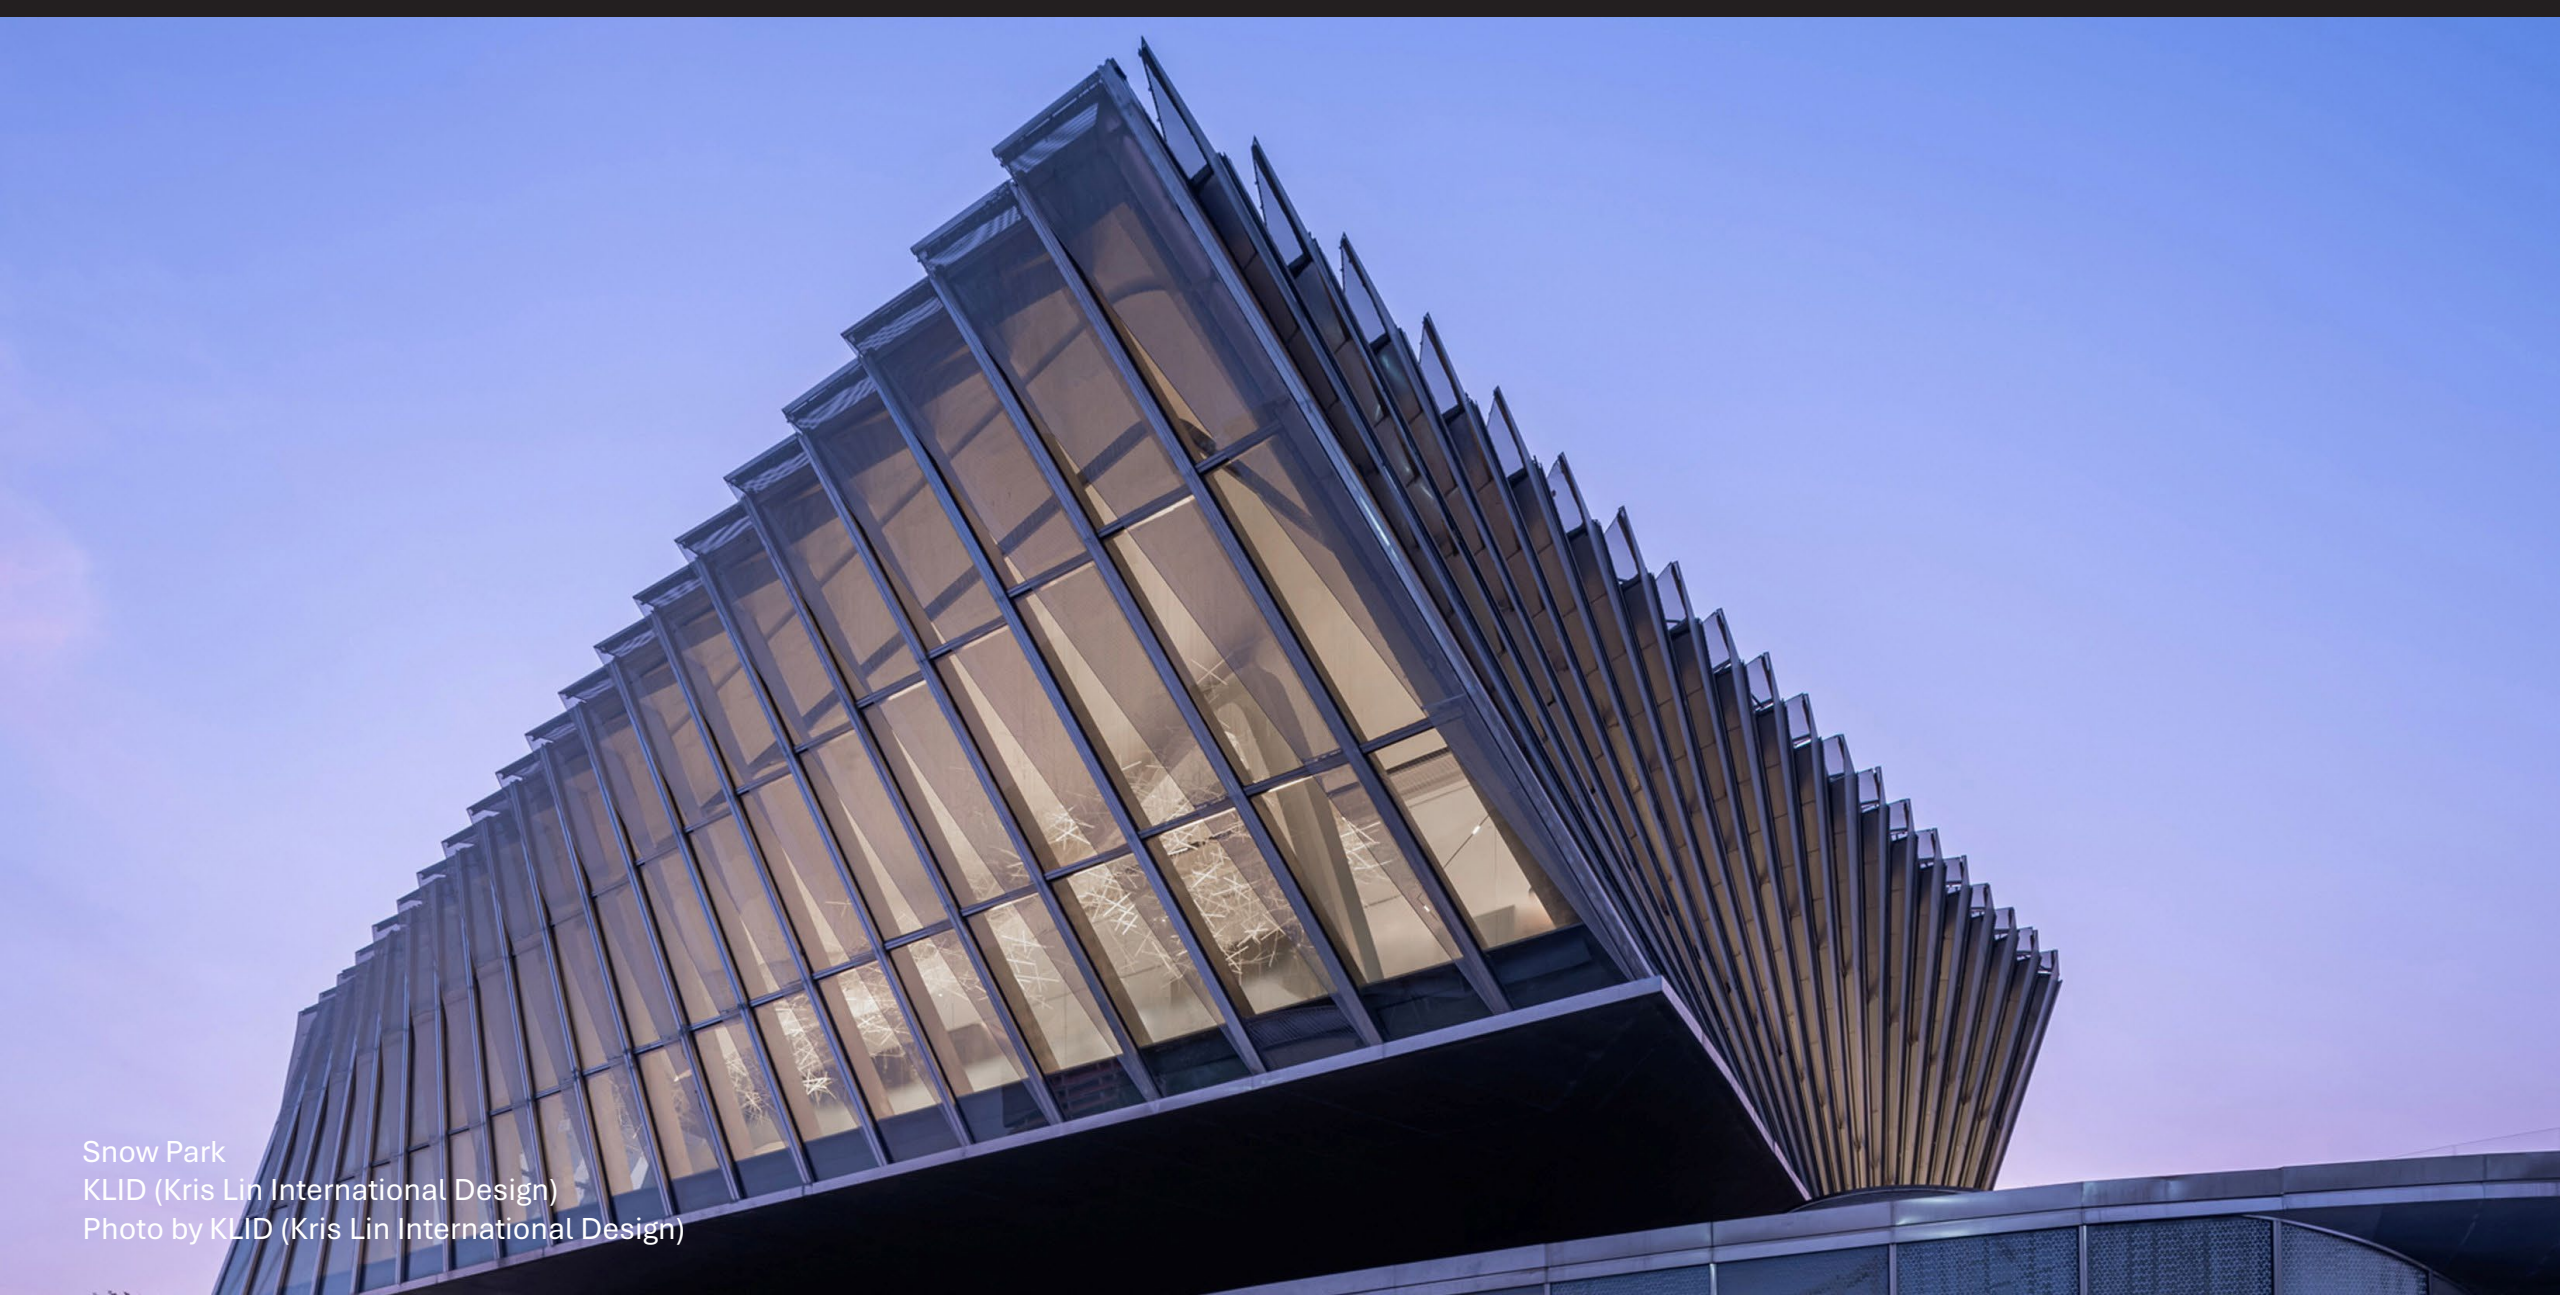

Snow Park
KLID (Kris Lin International Design)
Photo by KLID (Kris Lin International Design)