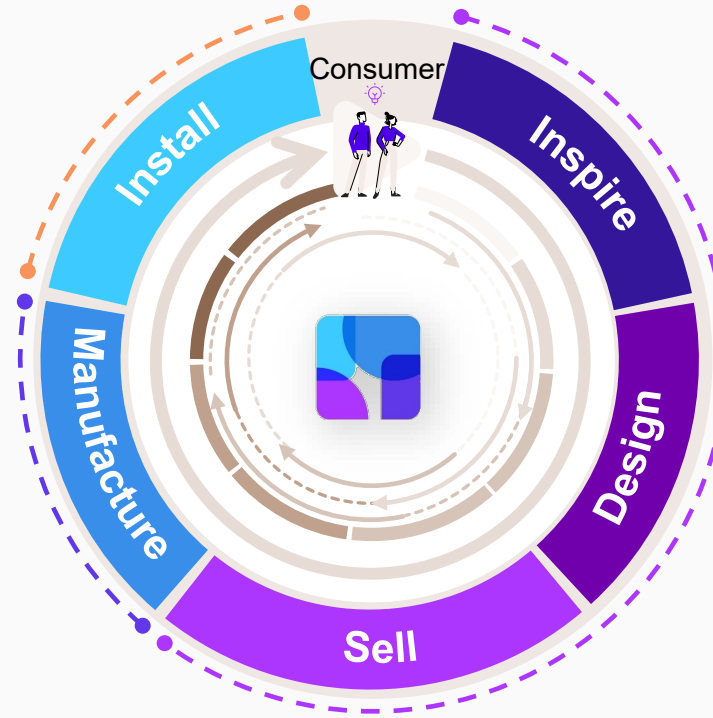

Installer Flat Glass Fabrication

L&L GLASS **ELEVATION GLASS** **eurolglass** **GATSEY GLASS**
PMG **clearglass** **CGLASS**
BPC **eurolglass**

Profile Suppliers Window & Door Fabricators

SCHÜCO **ARCONIC** **KAWNEER** **comar**
G.JAMES **evolution** **BMD** **Crystal**
chga **awake**

Window & Door Mfg.

LISTERS **GJB** **ATLAS**
POLYFRAME **CWG** **RHINO** **SPECTRAL**
CWG Choices Ltd. **RHINO** **SPECTRAL**

1. Estimate based on global manufacturer reach and the extended network of dealers, contractors, and retailers accessing manufacturer-hosted portals powered by Cyncly Windows, Doors, and Glass products.

Smart Glazier Acquisition

How it fits with portfolio

Cyncly WDG + Smart Glazier

Combining with Smart Glazier creates a connected loop from field-to-factory-and-back

Recent InnovationITLE

Continuous Innovation