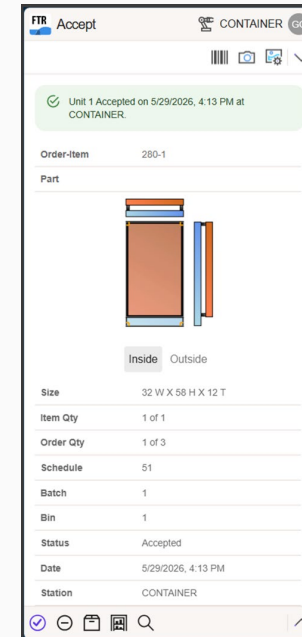

Recent InnovationITLE

MOBILE TRACKING | FeneVision TRACKING add-on

Enable unit inquiry, acceptance and rejection, containerization, and plant location scanning directly from a browser based mobile application

What you gain

Increase shop floor visibility

Scale tracking to more locations throughout the facility by combining existing desktop Tracking stations with new mobile scan points. Capture production events closer to where work occurs, improving work-in-process visibility, status accuracy, and operational awareness.

Reduce non-value-added work

Expand tracking coverage to reduce lost material, manual tracking, and excess WIP. Better visibility helps teams find material faster, reduce remakes, and improve on-time delivery.

What it does

Browser-based mobile access

Essential tracking activities

Expanded production visibility