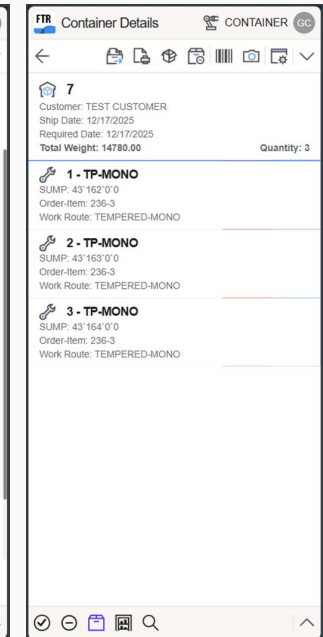

Recent InnovationITLE

MOBILE TRACKING | FeneVision TRACKING add-on

Enable unit inquiry, acceptance and rejection, containerization, and plant location scanning directly from a browser based mobile application

What you gain

Increase shop floor visibility

Scale tracking to more locations throughout the facility by combining existing desktop Tracking stations with new mobile scan points. Capture production events closer to where work occurs, improving work-in-process visibility, status accuracy, and operational awareness.

Reduce non-value-added work

Expand tracking coverage to reduce lost material, manual tracking, and excess WIP. Better visibility helps teams find material faster, reduce remakes, and improve on-time delivery.

What it does

Browser-based mobile access

Essential tracking activities

Expanded production visibility