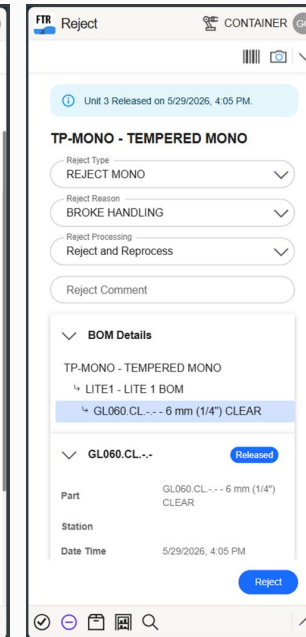

What it does

Browser-based mobile access

Essential tracking activities

Expanded production visibility

Recent InnovationITLE

MOBILE TRACKING | FeneVision TRACKING add-on

Enable unit inquiry, acceptance and rejection, containerization, and plant location scanning directly from a browser based mobile application

What you gain

Increase shop floor visibility

Scale tracking to more locations throughout the facility by combining existing desktop Tracking stations with new mobile scan points. Capture production events closer to where work occurs, improving work-in-process visibility, status accuracy, and operational awareness.

Reduce non-value-added work

Expand tracking coverage to reduce lost material, manual tracking, and excess WIP. Better visibility helps teams find material faster, reduce remakes, and improve on-time delivery.

What it does

Browser-based mobile access

Essential tracking activities

Expanded production visibility

Webinar

Windows, Doors & Glass, On-demand, English

Delivery Differently: The Future of Configurable, Connected, and On-Demand Customer Experience