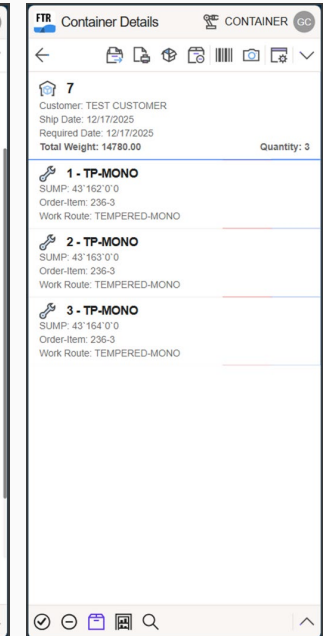

Scale tracking to more locations throughout the facility by combining existing desktop Tracking stations with new mobile scan points. Capture production events closer to where work occurs, improving work-in-process visibility, status accuracy, and operational awareness.

Reduce non-value-added work

Expand tracking coverage to reduce lost material, manual tracking, and excess WIP. Better visibility helps teams find material faster, reduce remakes, and improve on-time delivery.

What it does

Browser-based mobile access

Essential tracking activities

Expanded production visibility

Recent InnovationITLE

MOBILE TRACKING | FeneVision TRACKING add-on

Enable unit inquiry, acceptance and rejection, containerization, and plant location scanning directly from a browser based mobile application