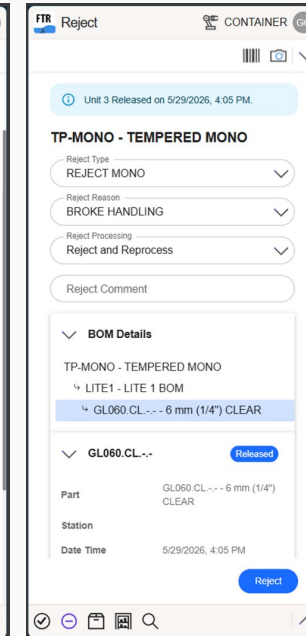

Scale tracking to more locations throughout the facility by combining existing desktop Tracking stations with new mobile scan points. Capture production events closer to where work occurs, improving work-in-process visibility, status accuracy, and operational awareness.

Reduce non-value-added work

Expand tracking coverage to reduce lost material, manual tracking, and excess WIP. Better visibility helps teams find material faster, reduce remakes, and improve on-time delivery.

What it does

Browser-based mobile access

Essential tracking activities

Expanded production visibility

Recent InnovationITLE

MOBILE TRACKING | FeneVision TRACKING add-on

Enable unit inquiry, acceptance and rejection, containerization, and plant location scanning directly from a browser based mobile application