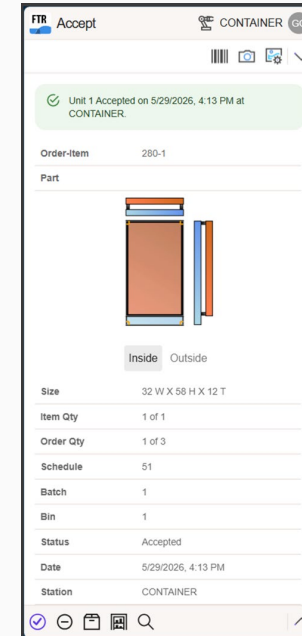

Reduce non-value-added work

Expand tracking coverage to reduce lost material, manual tracking, and excess WIP. Better visibility helps teams find material faster, reduce remakes, and improve on-time delivery.

What it does

Browser-based mobile access

Essential tracking activities

Expanded production visibility

Recent InnovationITLE

MOBILE TRACKING | FeneVision TRACKING add-on

Enable unit inquiry, acceptance and rejection, containerization, and plant location scanning directly from a browser based mobile application