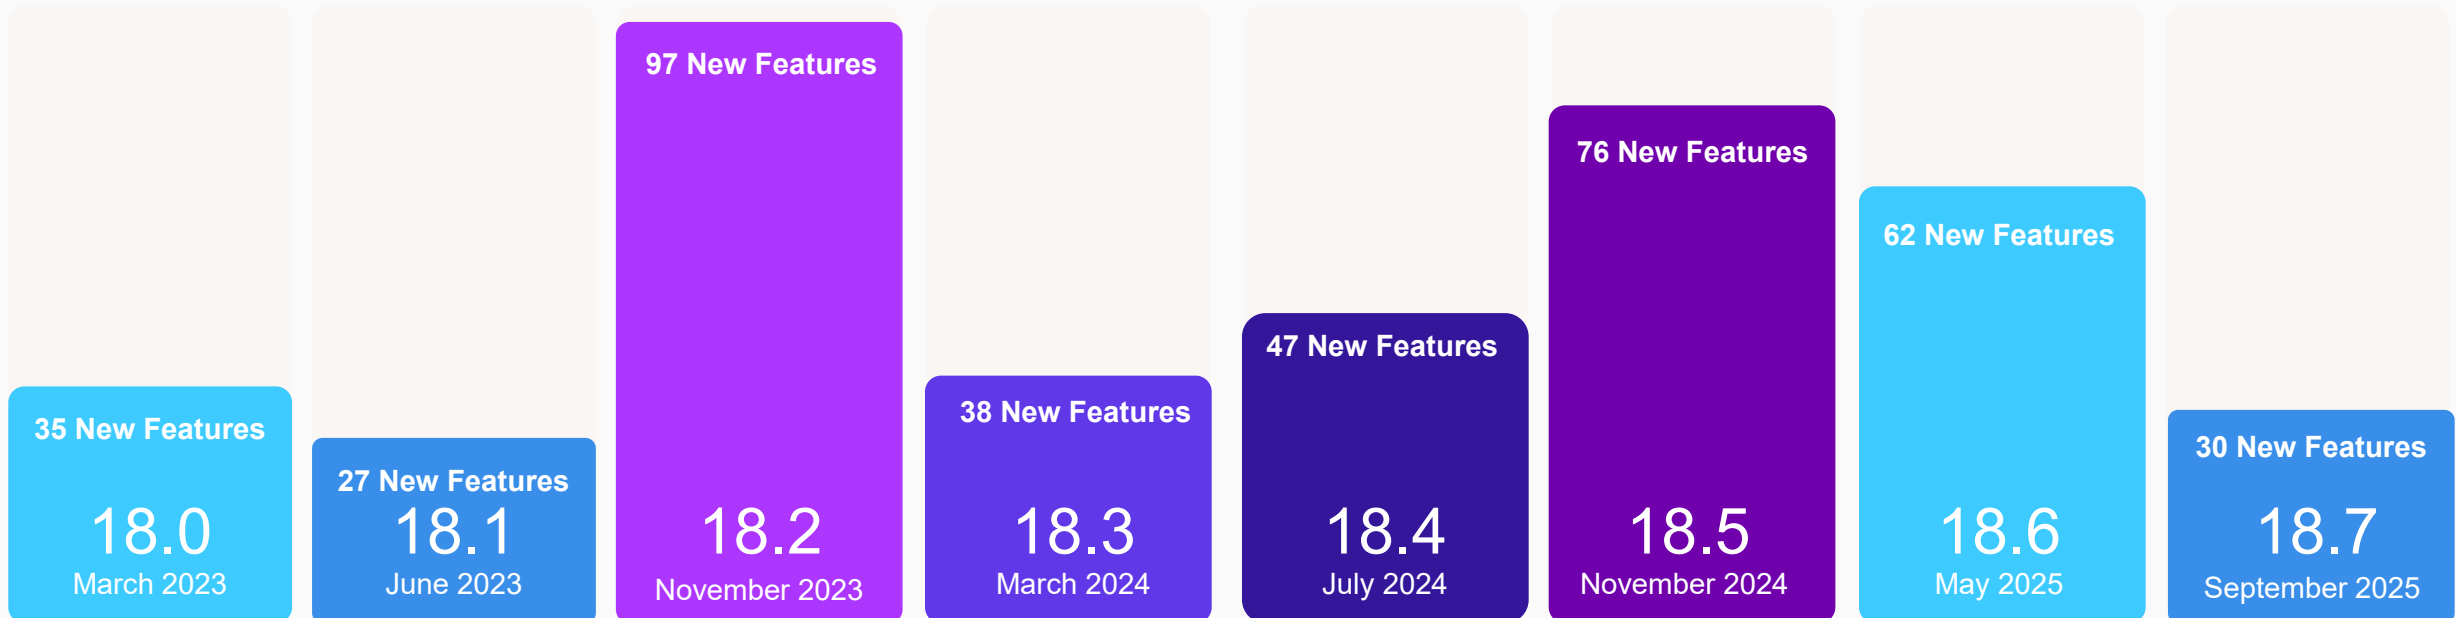

Smart Glazier Acquisition

How it fits with portfolio

Cyncly WDG + Smart Glazier

Combining with Smart Glazier creates a connected loop from field-to-factory-and-back

Recent InnovationITLE

Continuous Innovation

Every version release contains significant functionality improvements all focused on improving our customers' profitability, the service they offer and the efficiencies they can achieve.

Recent InnovationITLE